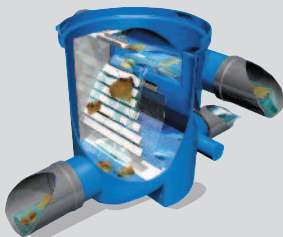

THE ULTIMATE NEW WATER TANK RANGE

FOUR
NEW SIZES:
5000,
7500, 11,000
& 15,000
LITRES

- DRINKING WATER
- NON- POTABLE
- CAT5
- INSULATED
- AVAILABLE IN BLACK OR BLUE

FILTER KITS have calmed inlet to prevent incoming water disturbing sediment

ENDURAMAXX®

FLUID MANAGEMENT INNOVATION

THE UK'S LEADING MANUFACTURER
OF LIQUID STORAGE PRODUCTS

www.enduramaxx.co.uk

THE ULTIMATE WATER TANK RANGE

VERTICAL RAINWATER TANK RANGE - NON-POTABLE - 1.0 SG

CODE	LITRES	DIMENSIONS (mm) Diameter x Height
17270101	100	500 x 680
17250101	150	600 x 650
17250201	200	655 x 795
17250301	300	600 x 1200
17250401	400	700 x 4330
17250501	500	700 x 1500
17250701	720	700 x 2150
17250601	600	700 x 1500
17250801	800	980 x 1280
17251001	1000	980 x 1600
17210501	1250	1200 x 1200
17251201	1200	1160 x 1310
17251501	1500	1160 x 1680
17251601	1500	1200 x 1720
17210801	2000	1200 x 1960
17210701	3000 Low Profile	1900 x 1200
17211001	2500	1400 x 1800
17210901	3500	1900 x 1430
17211101	3000	1400 x 2135
17211201	4000	1900 x 1875
17211301	4000	1700 x 2085
17214501	4500	1700 x 2306
17211501	5000	1900 x 2300
NEW 1721401	5000 Low Profile	2600 x 1300
17211601	6000	1900 x 2500
17211701	7000	2450 x 1820
NEW 17211901	7500 Low Profile	2600 x 1800
17212201	10000	2400 x 2500
17212401	10000	1900 x 3700
NEW 17212301	10000 Low Profile	2600 x 2220
NEW 17212501	12500 Low Profile	2600 x 2830
NEW 17213201	15000 Low Profile	2600 x 3060
17212901	15000	2400 x 3600
17213001	16800	2600 x 3410
17213801	20000	2850 x 3600
17213501	20800	2600 x 4150
17215001	22000	3450 x 2750
17214001	25000	2700 x 4650
17215501	25000 Low Profile	3450 x 3200
17216001	30000	3450 x 3650

42
- SIZES -
**POTABLE &
RAINWATER
HARVESTING**

Low profile tanks are perfect for rainwater harvesting collection with low roofs

ENDURAMAXX[®]

FLUID MANAGEMENT INNOVATION

www.enduramaxx.co.uk